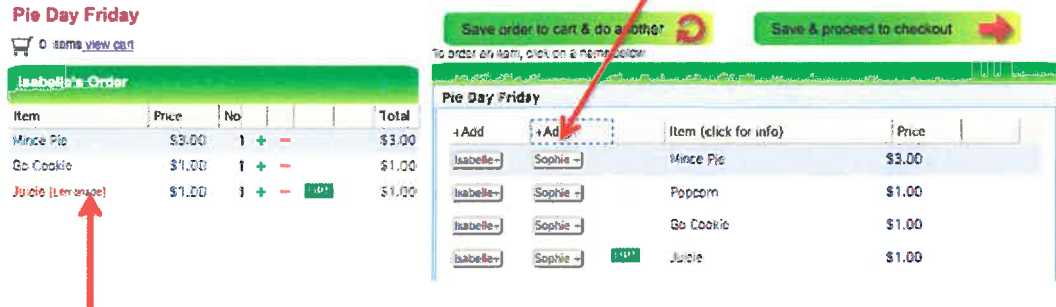

Shopping

Items can be added to your shopping cart super fast for all children on one page.

1. Click on your child's name next to an item.

The items selected with then appear under the child's name.

1. Using the + - buttons next to each item, you can add more or delete the item.
   - If more information is needed, some questions may pop up for you to answer.
2. When you have finished selecting items for your child's order, click .
  3. Providing there are sufficient funds in your account, click at the checkout and you're done!
    - If you have insufficient funds in you account, you will be prompted to top up your account first.
  4. Your order will automatically go through to the School, and you will receive an email receipt confirming your payment or top-up.

SAVE TIME - PAY ONLINE KINDO SCHOOL SHOP