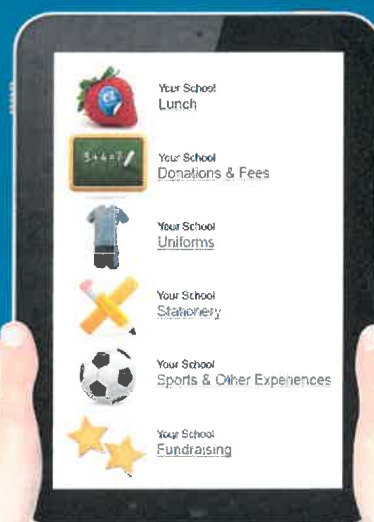

The good stuff

- **Transact with school** when it suits you... anytime, anywhere.
- **No cash or paper forms**, no looking up bank details, no visiting the office. Just log in and click. Even small amounts can be paid quickly and securely through Kindo.
- **Lots of payment options**. Build up a balance with regular direct debits or bank deposits, or pay as you go. (Using Visa or Mastercard will incur fees, so we offer other options too).